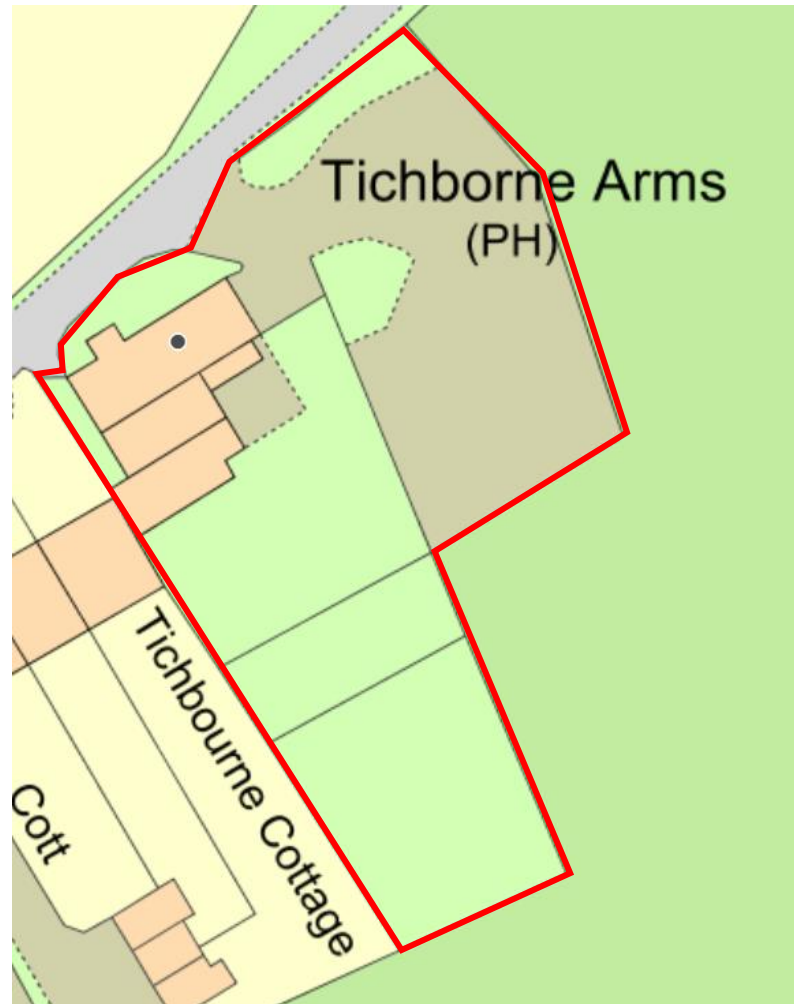

SDNP/23/02780/FUL – Tichborne Arms, Riverside Farm Lane, Tichborne

# Aerial View of Site

 Application Site

# Location Plan